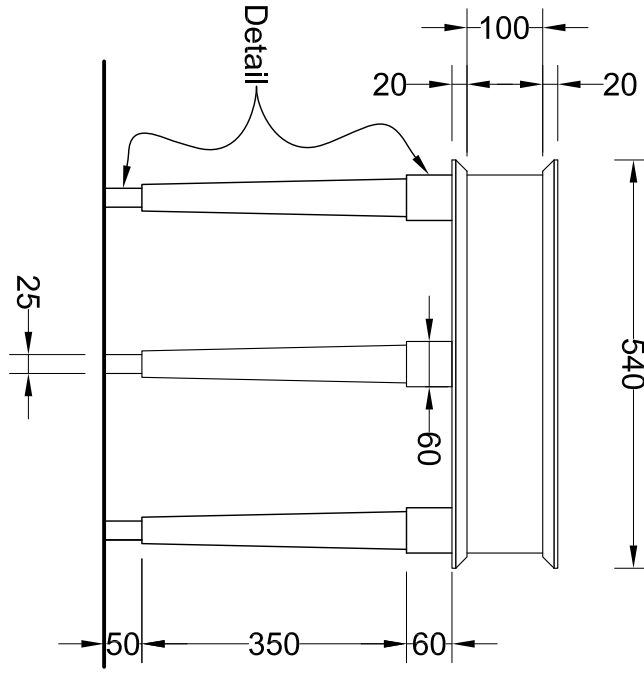

100

20

20

60

350

50

25

No.	Revision/Issue	Date

BEVERLY HILLS INTERIORS
Interior Design & Decoration
5 HIGH STREET, WELKYN, HERTS, AL9 9EE
TEL: 01438 84017
FAX: 01438 84017
EMAIL: DESIGN@BHVHILLS.CO.UK
WEBSITE: WWW.BEVERLYHILLSINTERIORS.CO.UK

Project	Sheet
Date 27.07.10	7
Scale 1:100A4